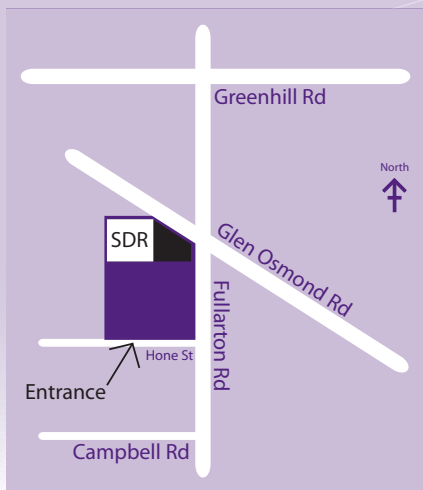

PATIENT INSTRUCTIONS

Barium Meal (Stomach)	- Nothing to eat or drink for 6 hrs before appointment.
Barium Meal and follow through	- Nothing to eat or drink for 6 hrs before appointment.
Barium Enema (Large Bowel)	- Follow instructions on bowel preparation kit obtained from your doctor or our rooms.
IVP (Kidney and Bladder Xray)	- Nothing to eat or drink for 4 hrs before appointment.
Ultrasound of Abdomen/Gallstones	- Nothing to eat or drink for 6 hrs before appointment and no smoking for 6 hrs prior to examination.
Ultrasound of Pelvis & Kidneys	- You will need a full bladder. Finish drinking 1 litre of fluid 1 hr before your appointment.
Ultrasound of Early Pregnancy (up to 17 weeks)	- You will need a full bladder. Finish drinking 1 litre of fluid 1 hr before your appointment.
Ultrasound Morphology (18 - 20 weeks)	- You will need a full bladder. Finish drinking 1/2 a litre of fluid 45 mins before your appointment.
CT Scan of Head, Neck, Spine or Chest	- No preparation required.
CT Scan of Abdomen/Pelvis	- Nothing to eat or drink for 4 hrs before appointment. Arrive at rooms 1 hr prior to appointment to drink 1 litre of barium solution.
CT Urogram (Kidneys)	- No preparation required.

SOUND DIAGNOSTIC RADIOLOGY LOCATION

Sound Diagnostic Radiology Pty Ltd

257 Fullarton Road, Parkside SA 5063

Ph 08 8357 8855

Fx 08 8357 2868

Monday - Friday

8.30am - 5.00pm

Closed Public Holidays

Entrance and exit
off Hone Street from
Fullarton Road.

www.sounddiagnostics.com.au